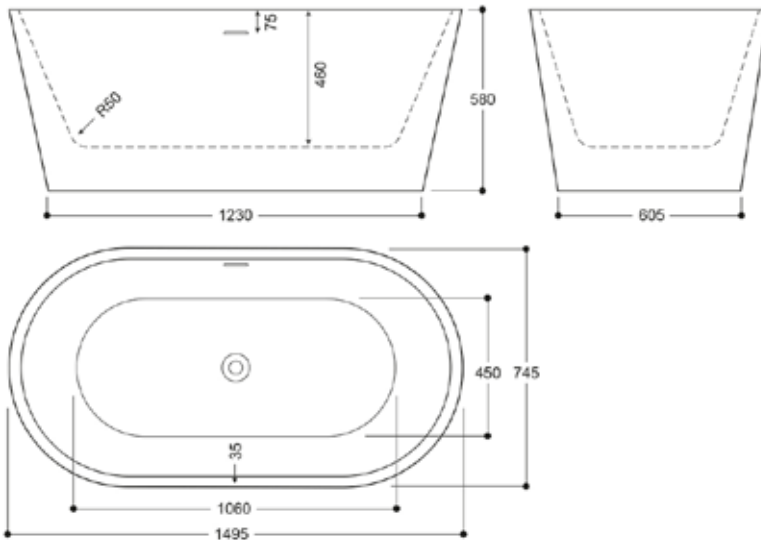

Eshton 1495 x 745mm Freestanding Bath INSTEA103CO

Specification

Finish	Copper Effect
Dimensions	580(h) x 1495(w) x 745(d) mm
Weight	38kg
Bath Type	Freestanding bath
Tapholes	Cannot be drilled
Water Capacity	211 Litres
Legs Supplied	Yes
Leg Fixing Type	Pre-fitted
Legs Adjustable	Yes
Bath Surface Material	Acrylic
Bath Surface Material Thickness	3.5mm
Waste Supplied	Yes
Overflow Supplied	Yes
Overflow Height	374mm
Encapsulated Base Board	Yes
Base Board Material	MDF
Material Used to Cover Base Board	Fiberglass

Key Features + Benefits

5

Years
Guarantee

211
Litres

Bath
Capacity

Certifications + Accreditations

Robert Lee Distribution Ltd

Riverside Place, Lea Road, Waltham Abbey, Hertfordshire, EN9 1AS. Technical Support – Tel: 01992 703200 Email: sales@lee.co.uk