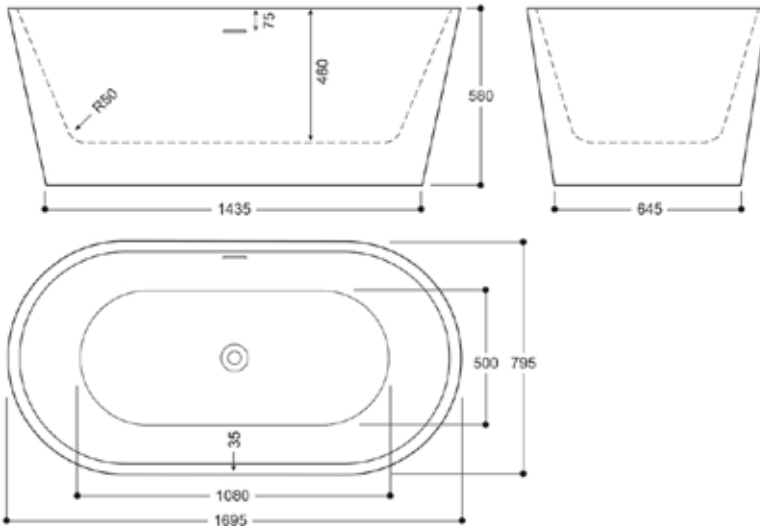

Eshton 1695 x 795mm Freestanding Bath INSTE102WM

Specification

Finish	Marble Effect
Dimensions	580(h) x 1695(w) x 795(d) mm
Weight	42kg
Bath Type	Freestanding bath
Tapholes	Cannot be drilled
Water Capacity	248 Litres
Legs Supplied	Yes
Leg Fixing Type	Pre-fitted
Legs Adjustable	Yes
Bath Surface Material	Acrylic
Bath Surface Material Thickness	3.5mm
Waste Supplied	Yes
Overflow Supplied	Yes
Overflow Height	385mm
Encapsulated Base Board	Yes
Base Board Material	MDF
Material Used to Cover Base Board	Fiberglass