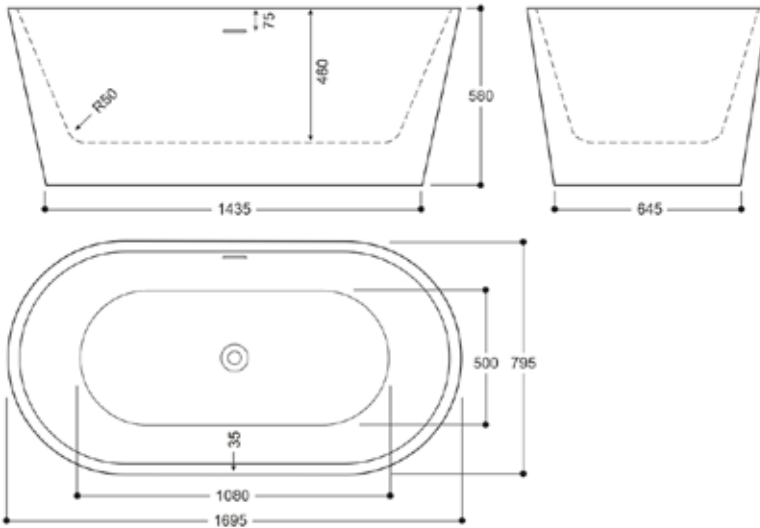

Eshton 1695 x 795mm Freestanding Bath INSTE102SV

Specification

Finish	Silver Effect
Dimensions	580(h) x 1695(w) x 795(d) mm
Weight	42kg
Bath Type	Freestanding bath
Tapholes	Cannot be drilled
Water Capacity	248 Litres
Legs Supplied	Yes
Leg Fixing Type	Pre-fitted
Legs Adjustable	Yes
Bath Surface Material	Acrylic
Bath Surface Material Thickness	3.5mm
Waste Supplied	Yes
Overflow Supplied	Yes
Overflow Height	385mm
Encapsulated Base Board	Yes
Base Board Material	MDF
Material Used to Cover Base Board	Fiberglass