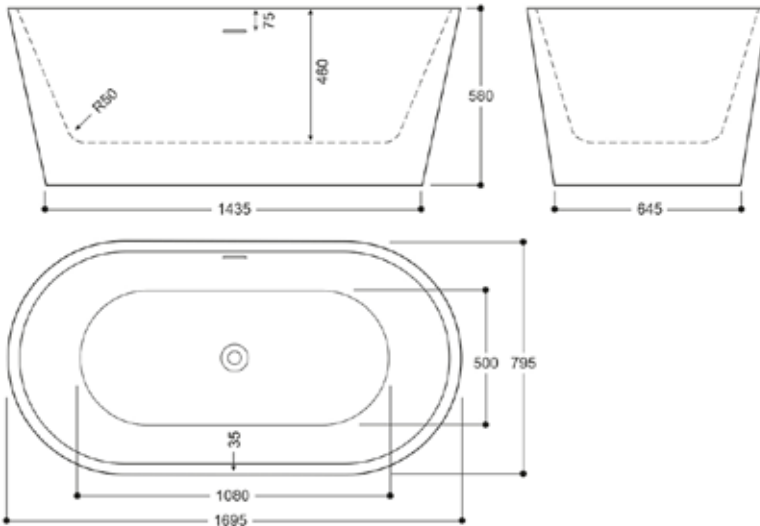

Eshton 1695 x 795mm Freestanding Bath INSTE102GO

Specification

Finish	Gold Effect
Dimensions	580(h) x 1695(w) x 795(d) mm
Weight	42kg
Bath Type	Freestanding bath
Tapholes	Cannot be drilled
Water Capacity	248 Litres
Legs Supplied	Yes
Leg Fixing Type	Pre-fitted
Legs Adjustable	Yes
Bath Surface Material	Acrylic
Bath Surface Material Thickness	3.5mm
Waste Supplied	Yes
Overflow Supplied	Yes
Overflow Height	385mm
Encapsulated Base Board	Yes
Base Board Material	MDF
Material Used to Cover Base Board	Fiberglass