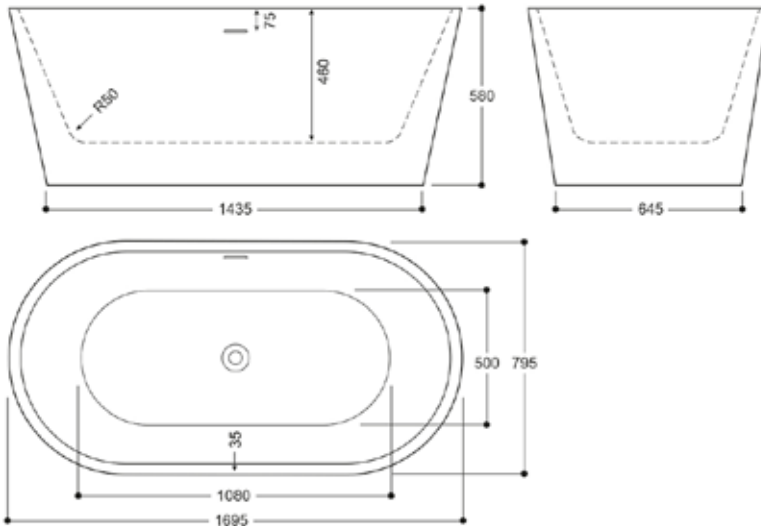

Eshton 1695 x 795mm Freestanding Bath INSTEA102CO

Specification

Finish	Copper Effect
Dimensions	580(h) x 1695(w) x 795(d) mm
Weight	42kg
Bath Type	Freestanding bath
Tapholes	Cannot be drilled
Water Capacity	248 Litres
Legs Supplied	Yes
Leg Fixing Type	Pre-fitted
Legs Adjustable	Yes
Bath Surface Material	Acrylic
Bath Surface Material Thickness	3.5mm
Waste Supplied	Yes
Overflow Supplied	Yes
Overflow Height	385mm
Encapsulated Base Board	Yes
Base Board Material	MDF
Material Used to Cover Base Board	Fiberglass