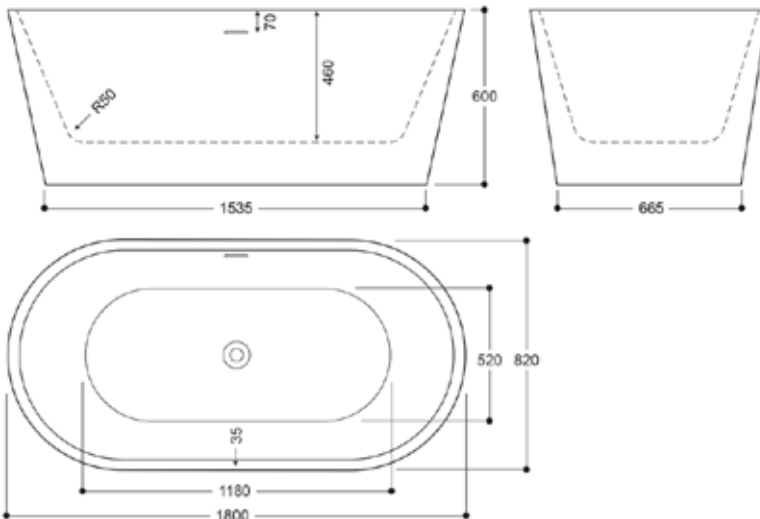

Eshton 1800 x 820mm Freestanding Bath INSTEA101WM

Specification

Finish	Marble Effect
Dimensions	600(h) x 1800(w) x 820(d) mm
Weight	45kg
Bath Type	Freestanding bath
Tapholes	Cannot be drilled
Water Capacity	285 Litres
Legs Supplied	Yes
Leg Fixing Type	Pre-fitted
Legs Adjustable	Yes
Bath Surface Material	Acrylic
Bath Surface Material Thickness	3.5mm
Waste Supplied	Yes
Overflow Supplied	Yes
Overflow Height	379mm
Encapsulated Base Board	Yes
Base Board Material	MDF
Material Used to Cover Base Board	Fiberglass