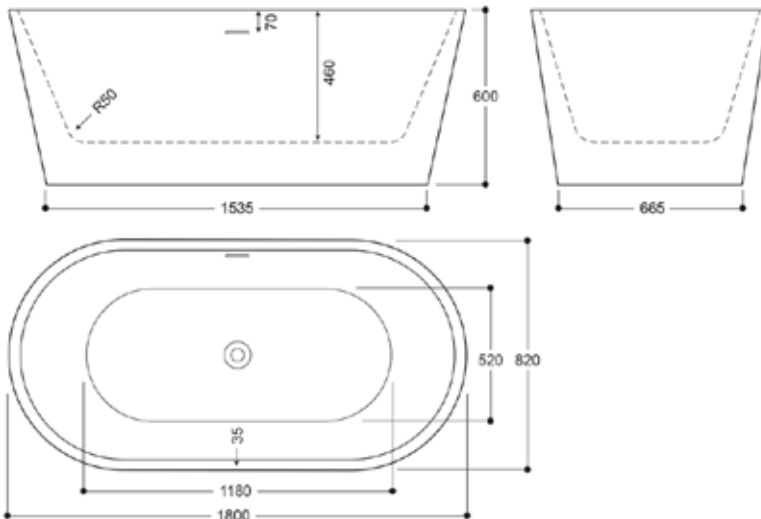

Eshton 1800 x 820mm Freestanding Bath INSTE101SV

Specification

Finish	Silver Effect
Dimensions	600(h) x 1800(w) x 820(d) mm
Weight	45kg
Bath Type	Freestanding bath
Tapholes	Cannot be drilled
Water Capacity	285 Litres
Legs Supplied	Yes
Leg Fixing Type	Pre-fitted
Legs Adjustable	Yes
Bath Surface Material	Acrylic
Bath Surface Material Thickness	3.5mm
Waste Supplied	Yes
Overflow Supplied	Yes
Overflow Height	379mm
Encapsulated Base Board	Yes
Base Board Material	MDF
Material Used to Cover Base Board	Fiberglass