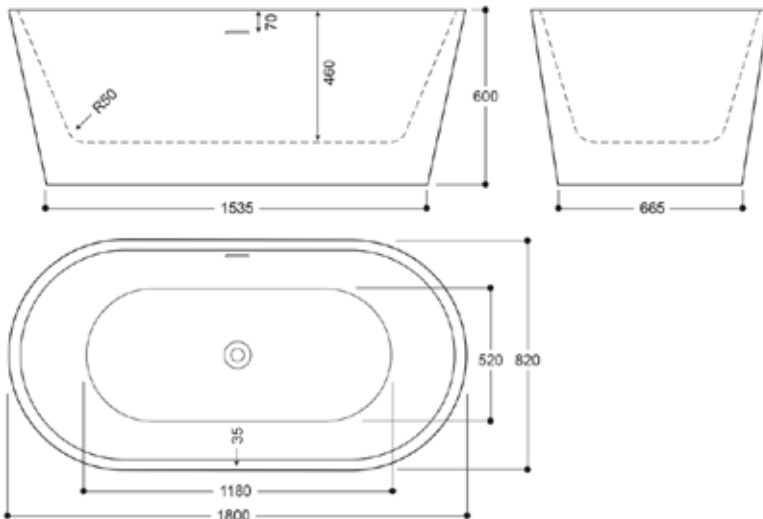

Eshton 1800 x 820mm Freestanding Bath INSTE101GO

Specification

Finish	Gold Effect
Dimensions	600(h) x 1800(w) x 820(d) mm
Weight	45kg
Bath Type	Freestanding bath
Tapholes	Cannot be drilled
Water Capacity	285 Litres
Legs Supplied	Yes
Leg Fixing Type	Pre-fitted
Legs Adjustable	Yes
Bath Surface Material	Acrylic
Bath Surface Material Thickness	3.5mm
Waste Supplied	Yes
Overflow Supplied	Yes
Overflow Height	379mm
Encapsulated Base Board	Yes
Base Board Material	MDF
Material Used to Cover Base Board	Fiberglass