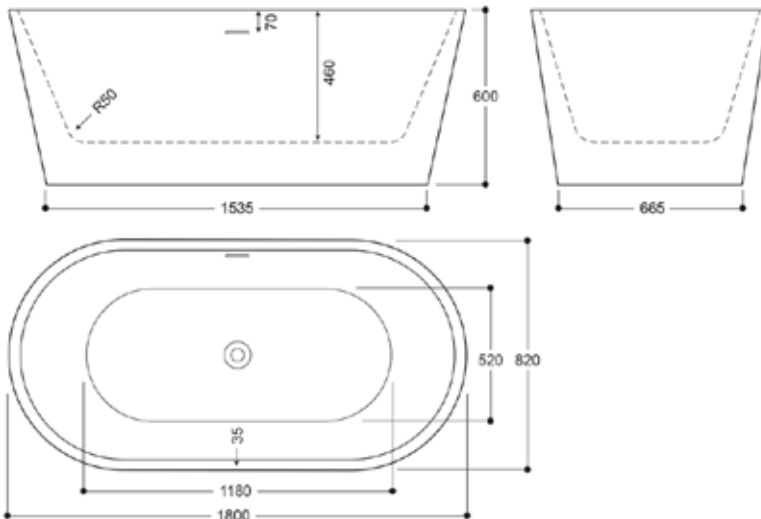

Eshton 1800 x 820mm Freestanding Bath INSTE101CO

Specification

Finish	Copper Effect
Dimensions	600(h) x 1800(w) x 820(d) mm
Weight	45kg
Bath Type	Freestanding bath
Tapholes	Cannot be drilled
Water Capacity	285 Litres
Legs Supplied	Yes
Leg Fixing Type	Pre-fitted
Legs Adjustable	Yes
Bath Surface Material	Acrylic
Bath Surface Material Thickness	3.5mm
Waste Supplied	Yes
Overflow Supplied	Yes
Overflow Height	379mm
Encapsulated Base Board	Yes
Base Board Material	MDF
Material Used to Cover Base Board	Fiberglass