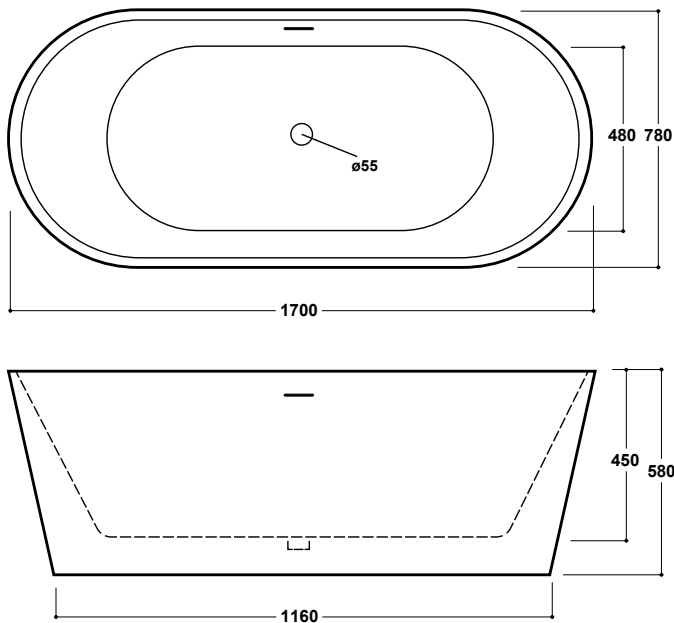

### Elion 1700 x 780mm Freestanding Bath INST901401

#### Specification

Finish	White
Dimensions	580(h) x 1700(w) x 780(d) mm
Weight	48kg
Bath Type	Freestanding bath
Tapholes	Cannot be drilled
Water Capacity	293 Litres
Legs Supplied	Yes
Leg Fixing Type	Pre-fitted
Legs Adjustable	Yes
Bath Surface Material	Acrylic
Bath Surface Material Thickness	3.5mm
Waste Supplied	Yes
Overflow Supplied	Yes
Overflow Height	352mm
Encapsulated Base Board	Yes
Base Board Material	MDF
Material Used to Cover Base Board	Fiberglass