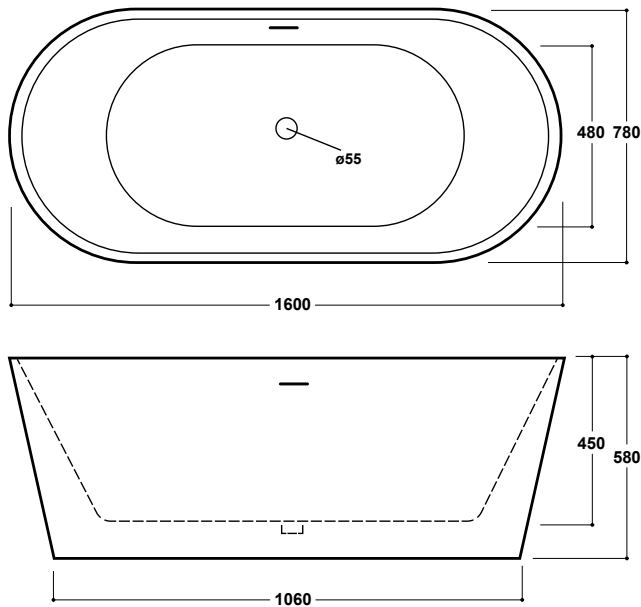

Elion 1600 x 780mm Freestanding Bath INST901400

Specification

Finish	White
Dimensions	580(h) x 1600(w) x 780(d) mm
Weight	46kg
Bath Type	Freestanding bath
Tapholes	Cannot be drilled
Water Capacity	270 Litres
Legs Supplied	Yes
Leg Fixing Type	Pre-fitted
Legs Adjustable	Yes
Bath Surface Material	Acrylic
Bath Surface Material Thickness	3.5mm
Waste Supplied	Yes
Overflow Supplied	Yes
Overflow Height	349mm
Encapsulated Base Board	Yes
Base Board Material	MDF
Material Used to Cover Base Board	Fiberglass