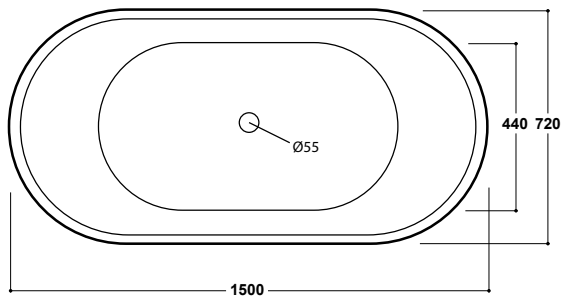

Elion 1500 x 720mm Freestanding Bath INST901399

Specification

Finish	White
Dimensions	580(h) x 1500(w) x 720(d) mm
Weight	39kg
Bath Type	Freestanding bath
Tapholes	Cannot be drilled
Water Capacity	240 Litres
Legs Supplied	Yes
Leg Fixing Type	Pre-fitted
Legs Adjustable	Yes
Bath Surface Material	Acrylic
Bath Surface Material Thickness	3.5mm
Waste Supplied	Yes
Overflow Supplied	Yes
Overflow Height	358mm
Encapsulated Base Board	Yes
Base Board Material	MDF
Material Used to Cover Base Board	Fiberglass