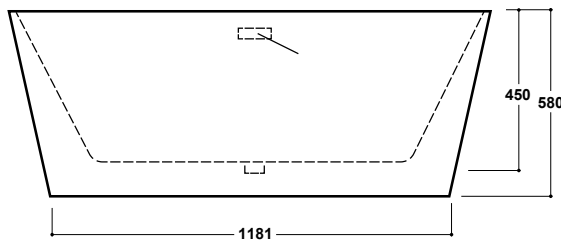

Elion 1500 x 720mm Freestanding Bath INST901399

Specification

Finish	White
Dimensions	580(h) x 1500(w) x 720(d) mm
Weight	39kg
Bath Type	Freestanding bath
Tapholes	Cannot be drilled
Water Capacity	240 Litres
Legs Supplied	Yes
Leg Fixing Type	Pre-fitted
Legs Adjustable	Yes
Bath Surface Material	Acrylic
Bath Surface Material Thickness	3.5mm
Waste Supplied	Yes
Overflow Supplied	Yes
Overflow Height	358mm
Encapsulated Base Board	Yes
Base Board Material	MDF
Material Used to Cover Base Board	Fiberglass