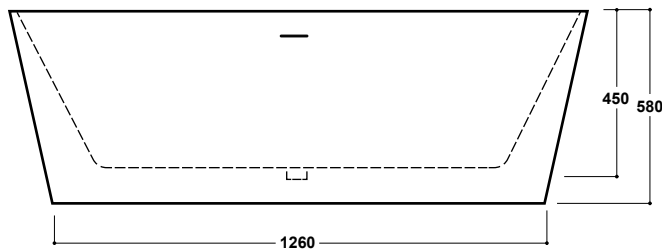

Elion 1800 x 780mm Freestanding Bath INST901398

Specification

Finish	White
Dimensions	580(h) x 1800(w) x 780(d) mm
Weight	51kg
Bath Type	Freestanding bath
Tapholes	Cannot be drilled
Water Capacity	307 Litres
Legs Supplied	Yes
Leg Fixing Type	Pre-fitted
Legs Adjustable	Yes
Bath Surface Material	Acrylic
Bath Surface Material Thickness	3.5mm
Waste Supplied	Yes
Overflow Supplied	Yes
Overflow Height	353mm
Encapsulated Base Board	Yes
Base Board Material	MDF
Material Used to Cover Base Board	Fiberglass