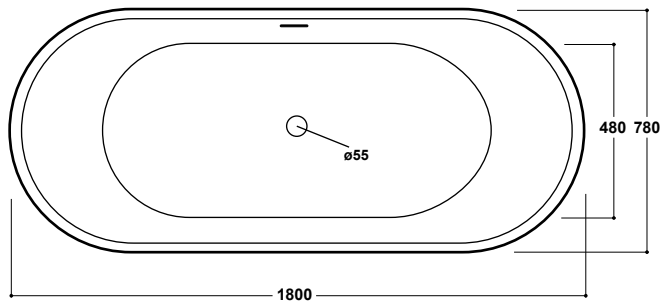

Elion 1800 x 780mm Freestanding Bath INST901398

Specification

Finish	White
Dimensions	580(h) x 1800(w) x 780(d) mm
Weight	51kg
Bath Type	Freestanding bath
Tapholes	Cannot be drilled
Water Capacity	307 Litres
Legs Supplied	Yes
Leg Fixing Type	Pre-fitted
Legs Adjustable	Yes
Bath Surface Material	Acrylic
Bath Surface Material Thickness	3.5mm
Waste Supplied	Yes
Overflow Supplied	Yes
Overflow Height	353mm
Encapsulated Base Board	Yes
Base Board Material	MDF
Material Used to Cover Base Board	Fiberglass