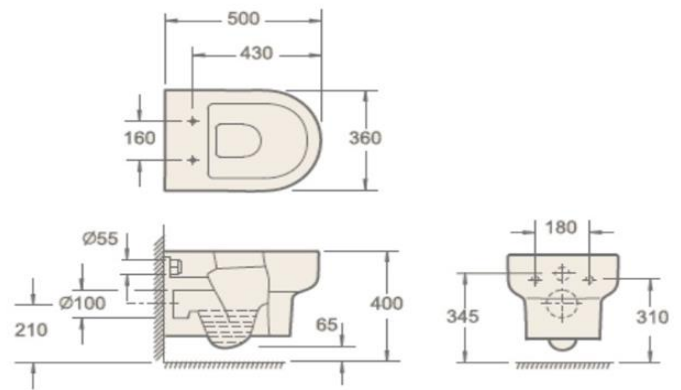

## Instinct - INSEL013R Elion RIMLESS Wall Hung Pan in White (500 x 360 x 335)

Category:	Toilets	Weight	22.50 KG	Range	Elion
Guarantee:	Sanitaryware		25 Years	Instinct Code	INSEL013R
	Cistern Fittings		3 Years	Colour:	White
	Seats		1 Year	EAN CODE	5056143410652

Dimensions are in Millimetres except thread sizes which are BSP imperial

<b>Features:</b>	<b>Approvals:</b>	British Standard
Rimless Pan - 4 Seat Options Available		CE Approval
Easy to Clean Glaze		YES
Includes Fittings	 Approved	