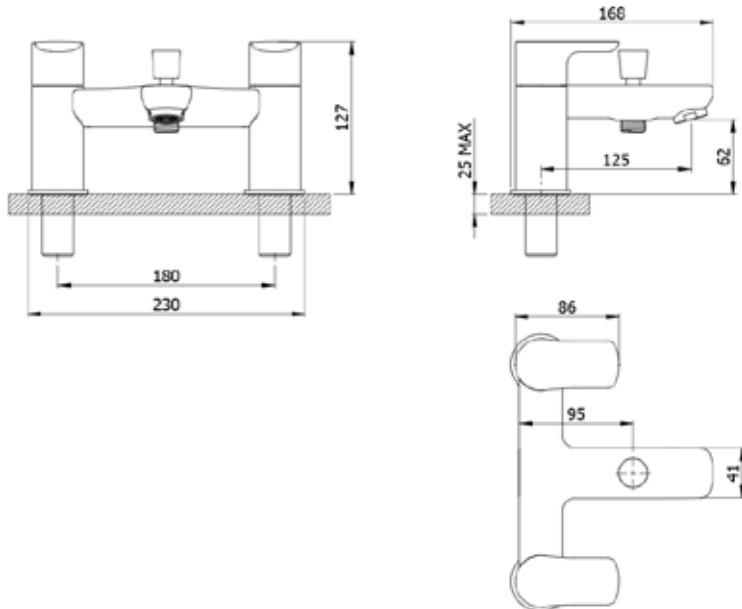

Elion Bath Shower Mixer + Kit (Two Taphole) 4E2107

Specification

Finish	Black
Dimensions	127(h) x 230(w) x 168(d) mm
Weight	2.8kg
Body	Brass
Spout Material	Brass
Fittings	Brass Backnut + Washer
Connection	3/4" BSP Threaded Tail
Cartridge Size	3/4" QT Headwork
Flow Restrictor	No
Max Static Pressure	25 Bar
Min Operating Pressure	0.1 Bar
Max Operating Pressure	6 Bar
Max Water Temperature	60°C

Flow Rates

Pressure	0.2	0.5	1	3
Flow Aerator	-	11.1	16.1	28.5
Flow Straightener	11.0	17.9	25.6	45.0

All Pressures in Bar. All flow in L/Min. Dimensions supplied are nominal and subject to tolerance. Inclusion or restrictors (sold separately unless stated) will affect flow rate result. Performance details are based on trials under test conditions and for guidance only. The Company reserves the right to change product specification without prior notice.

Key Features + Benefits

Certifications + Approvals

Flow Rate – 11.0 l/min

Tested at 0.2 Bar