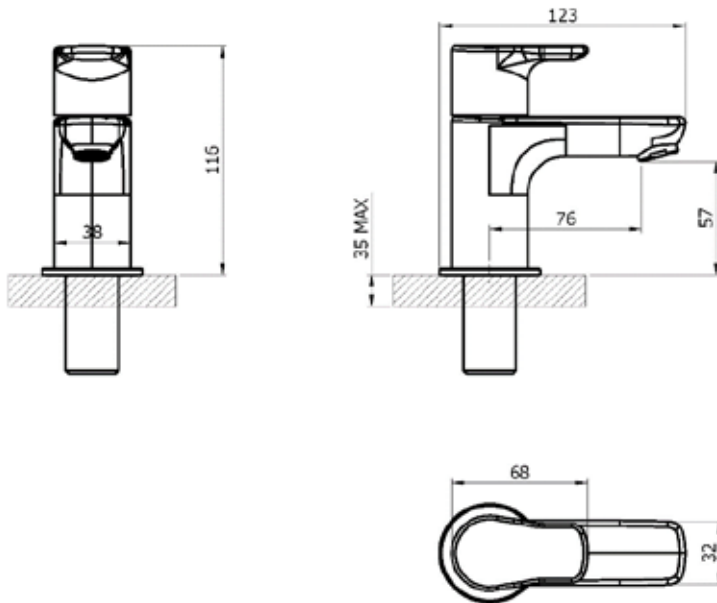

Elion Bath Taps (Pair) 4E1281

Specification

Finish	Chrome
Dimensions	116(h) x 50(w) x 123(d) mm
Weight	1.6kg
Body	Brass
Spout Material	Brass
Fittings	Brass Backnut + Washer
Connection	3/4" BSP Threaded Tail
Cartridge Size	3/4" QT Headwork
Flow Restrictor	No
Max Static Pressure	16 Bar
Min Operating Pressure	0.1 Bar
Max Operating Pressure	6 Bar
Max Water Temperature	85°C

Flow Rates

Pressure	0.2	0.5	1	3
Flow Aerator	-	-	-	-
Flow Straightener	16.3	26.6	38.1	66.1

All Pressures in Bar. All flow in L/Min. Dimensions supplied are nominal and subject to tolerance. Inclusion or restrictors (sold separately unless stated) will affect flow rate result. Performance details are based on trials under test conditions and for guidance only. The Company reserves the right to change product specification without prior notice.