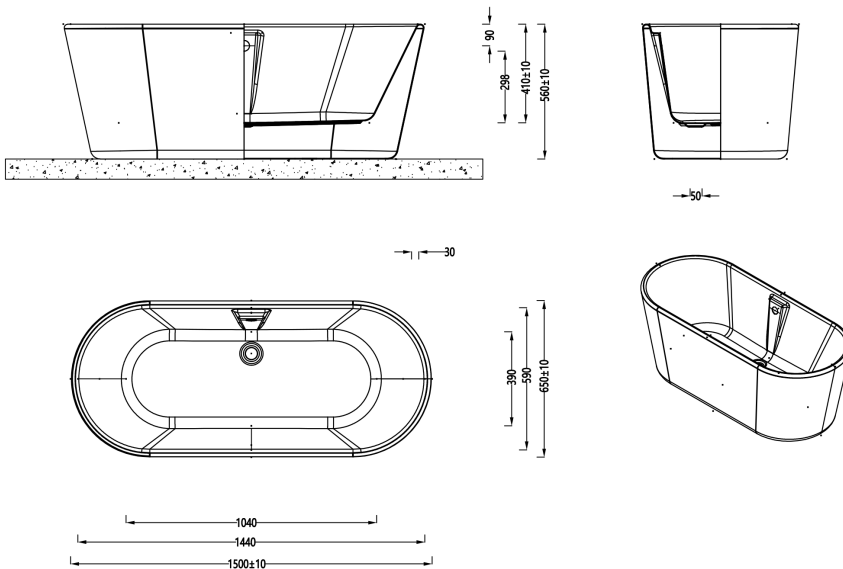

Key Features + Benefits

Imex Ceramics

15 Millbrook Industrial Estate, Sybron Way, Crowborough TN6 3DU. Technical Support – Tel: 01530 835598 Email: sales@imexceramic.co.uk

All information on the data sheet is correct at the time of publication. All measurements are approximate and subject to standard tolerances.

Certifications + Approvals