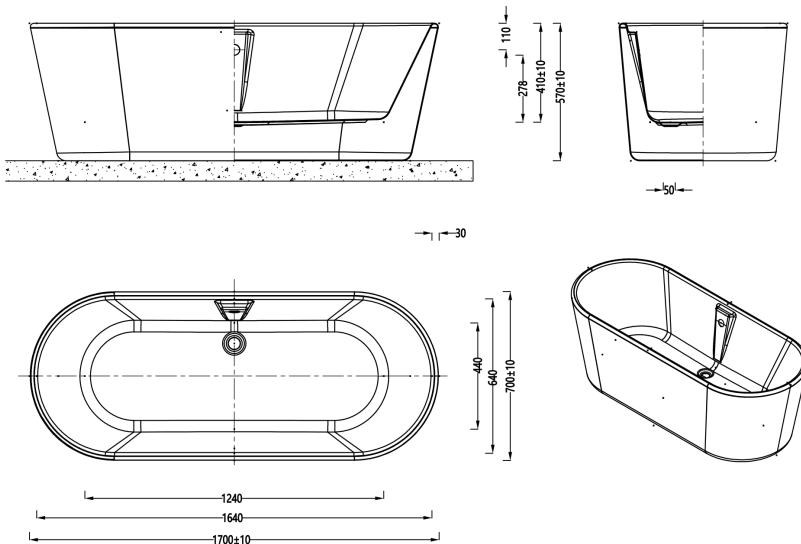

Key Features + Benefits

Certifications + Approvals

Imex Ceramics

15 Millbrook Industrial Estate, Sybron Way, Crowborough TN6 3DU. Technical Support – Tel: 01530 835598 Email: sales@imexceramic.co.uk

All information on the data sheet is correct at the time of publication. All measurements are approximate and subject to standard tolerances.