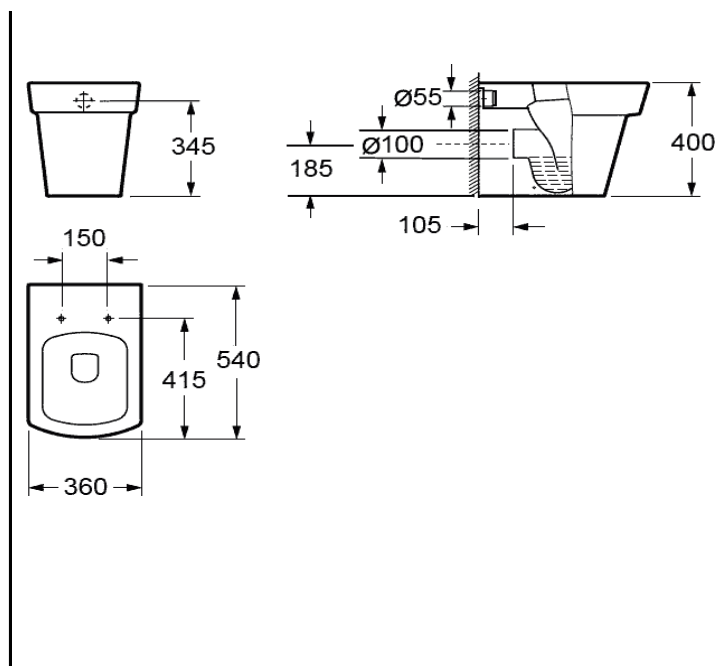

Product Code	INSED012
---------------------	----------

Instinct INSED012 Edge Back To Wall Pan 360x540x400mm

Category:	Toilets	Weight	24 KG	Range	Edge
Guarantee:	Sanitaryware		25 years	Instinct Code	INSED012
	Cistern Fittings		3 years	Colour:	White
	Seats		1 year	EAN CODE	5060516861804

Dimensions are in Millimetres except thread sizes which are BSP imperial

Features:

Easy to Clean Glaze
Includes fittings

Approvals:

CE Approved	YES
Made to British Standard	YES
WRAS Approved	

Notes

Our guarantee is subject to the product having been installed, used and maintained in accordance with our instructions. All working parts (such as hinges, ceramic disks, cartridges, seals and cistern fittings), are covered for 36 months from proof of purchase date. This excludes seats, which are subject to normal wear and tear, which are covered for 12 months. Our guarantee applies to the original purchaser and is nontransferable. Our guarantee is only applicable in the UK and ROI. This does not affect your statutory rights.