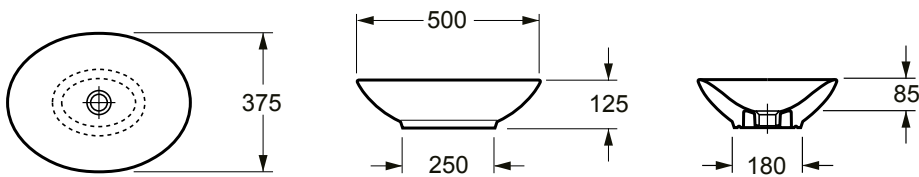

Edge 500mm Oval Countertop Basin INSED010

Specification

Finish	White
Dimensions	125(h) x 500(w) x 375(d) mm
Weight	7kg
Basin Material	Ceramic
Overflow	No
Chainstay Hole	No
Taphole Positioning	None

Key Features + Benefits