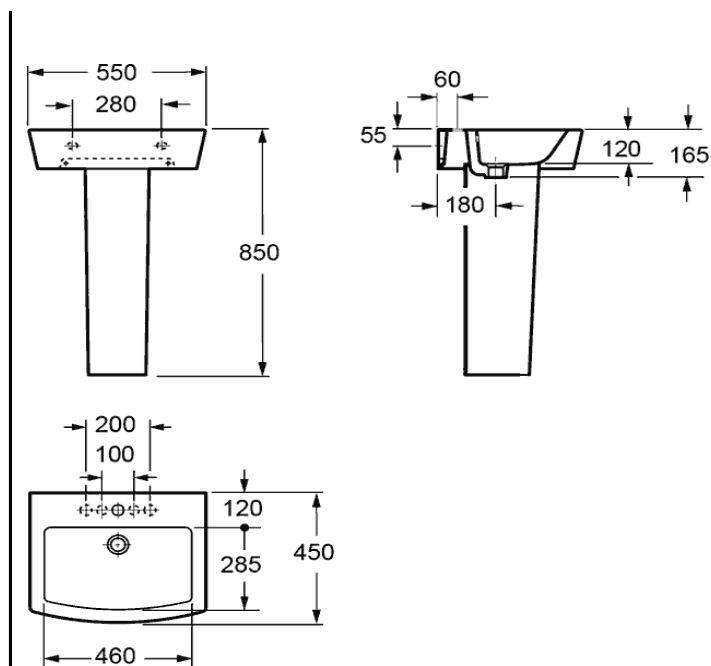

Product Code	INSED009
---------------------	----------

Instinct INSED009 Edge Full Pedestal 200x730x200mm

Category:	Basins	Weight	14 KG	Range	Edge
Guarantee:	Sanitaryware		25 years	Instinct Code	INSED009
	Cistern Fittings		3 years	Colour:	White
	Seats		1 year	EAN CODE	5060516861835

Dimensions are in Millimetres except thread sizes which are BSP imperial

Features:

- Excludes fittings, wastes, taps
- Easy to Clean Glaze
- Fischer Fixing Systems recommended

Approvals:

- CE Approved YES
- Made to British Standard YES
- WRAS Approved