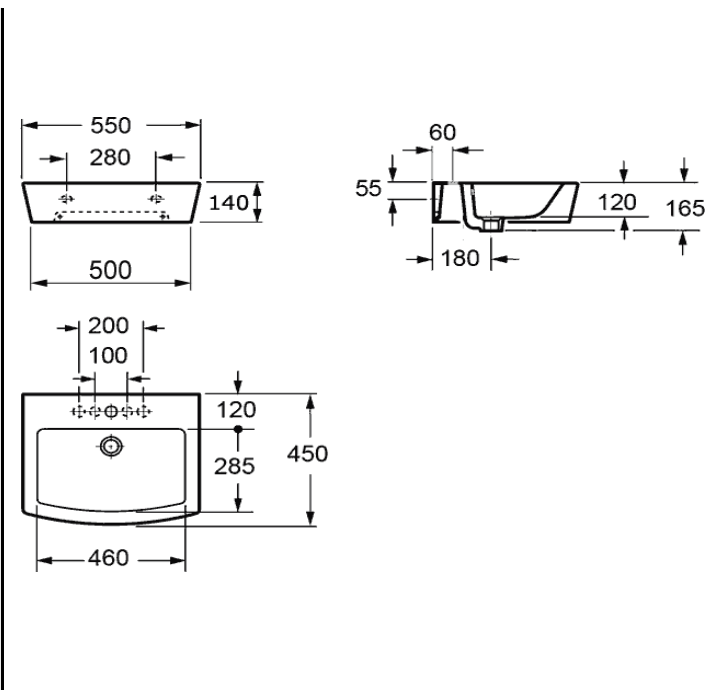

### Instinct INSED005 Edge 55cm One Taphole Basin 550x450x165mm

Category:	Basins	Weight	15.2 KG	Range	Edge
Guarantee:	Sanitaryware		25 years	Instinct Code	INSED005
	Cistern Fittings		3 years	Colour:	White
	Seats		1 year	EAN CODE	5060516861828

Dimensions are in Millimetres except thread sizes which are BSP imperial