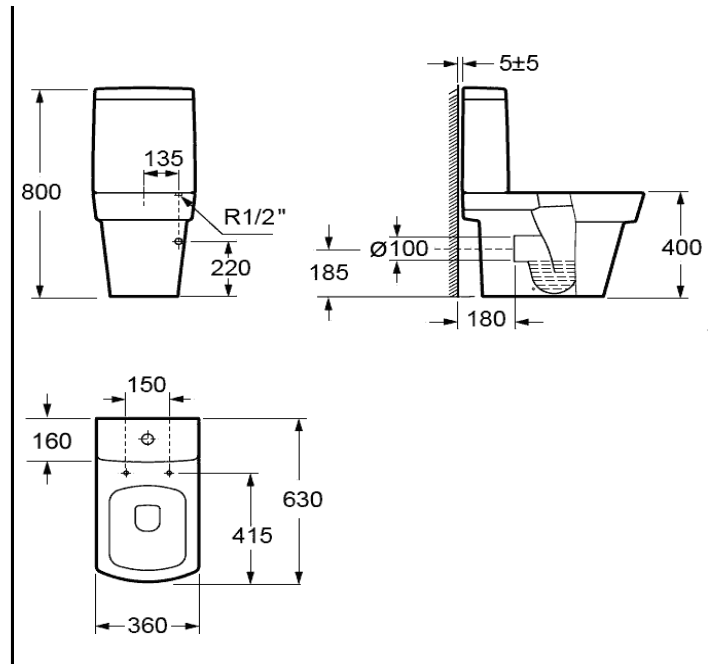

### Instinct INSED001 Edge / Samos Square Close Coupled WC Pan 360x630x400mm

<b>Category:</b>	Toilets	<b>Weight</b>	28.5 KG	<b>Range</b>	Edge / Samos Square
<b>Guarantee:</b>	Sanitaryware		25 years	<b>Instinct Code</b>	INSED001
	Cistern Fittings		3 years	<b>Colour:</b>	White
	Seats		1 year	<b>EAN CODE</b>	5060516861798

Dimensions are in Millimetres except thread sizes which are BSP imperial