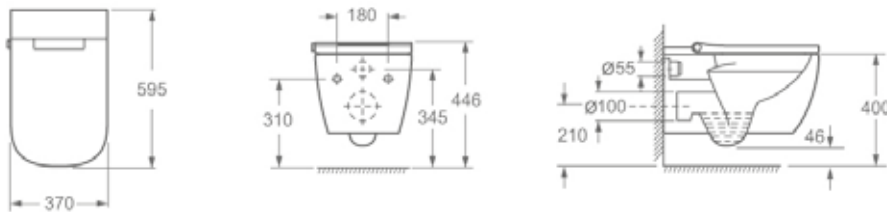

Key Features + Benefits

Certifications + Approvals

Imex Ceramics

15 Millbrook Industrial Estate, Sybron Way, Crowborough TN6 3DU. Technical Support – Tel: 01530 835598 Email: sales@imexceramic.co.uk

All information on the data sheet is correct at the time of publication. All measurements are approximate and subject to standard tolerances.

*Extendable to 3 years