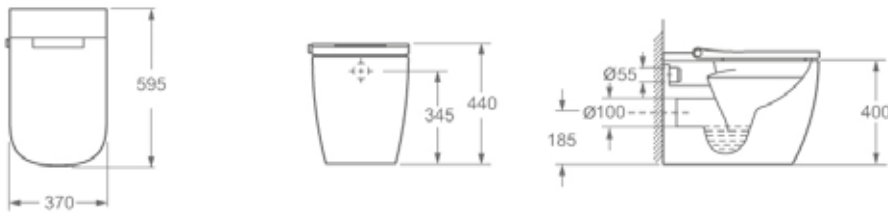

Key Features + Benefits

Certifications + Approvals

Imex Ceramics

15 Millbrook Industrial Estate, Sybron Way, Crowborough TN6 3DU. Technical Support – Tel: 01530 835598 Email: sales@imexceramic.co.uk

All information on the data sheet is correct at the time of publication. All measurements are approximate and subject to standard tolerances.

*Extendable to 3 years