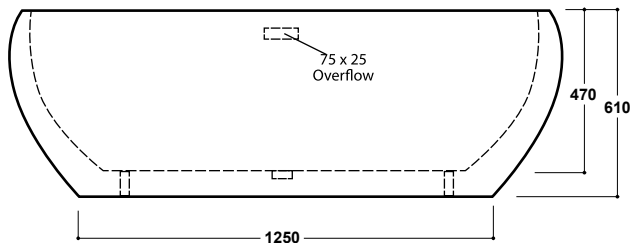

### Ecstasy 1660 x 850mm Freestanding Bath INST901308

#### Specification

Finish	White
Dimensions	610(h) x 1660(w) x 850(d) mm
Weight	40kg
Bath Type	Freestanding bath
Tapholes	Cannot be drilled
Water Capacity	235 Litres
Legs Supplied	Yes
Leg Fixing Type	Pre-fitted
Legs Adjustable	Yes
Bath Surface Material	Acrylic
Bath Surface Material Thickness	3.5mm
Waste Supplied	Yes
Overflow Supplied	Yes
Overflow Height	390mm
Encapsulated Base Board	Yes
Base Board Material	MDF
Material Used to Cover Base Board	Fiberglass