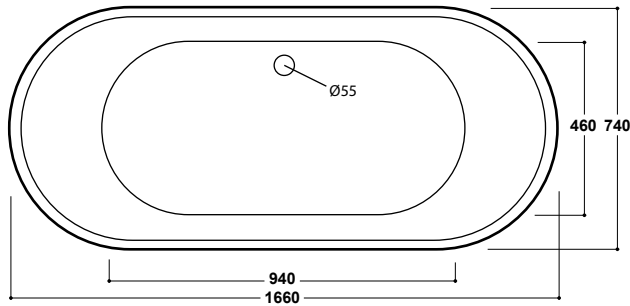

### Ecstasy 1660 x 850mm Freestanding Bath INST901308

#### Specification

Finish	White
Dimensions	610(h) x 1660(w) x 850(d) mm
Weight	40kg
Bath Type	Freestanding bath
Tapholes	Cannot be drilled
Water Capacity	235 Litres
Legs Supplied	Yes
Leg Fixing Type	Pre-fitted
Legs Adjustable	Yes
Bath Surface Material	Acrylic
Bath Surface Material Thickness	3.5mm
Waste Supplied	Yes
Overflow Supplied	Yes
Overflow Height	390mm
Encapsulated Base Board	Yes
Base Board Material	MDF
Material Used to Cover Base Board	Fiberglass