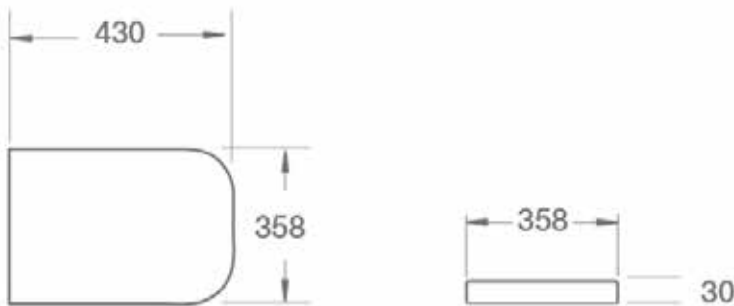

#### Specification

Finish	White
Dimensions	30(h) x 358(w) x 430(d) mm
Weight	2.82kg
Seat Hinge Material	Metal / Plastic
Antibacterial Protection	Yes
Seat Type	Slim Wrap Over
UV Protection	Yes
Max Load Test	150kg
Seat Material	Duraplast