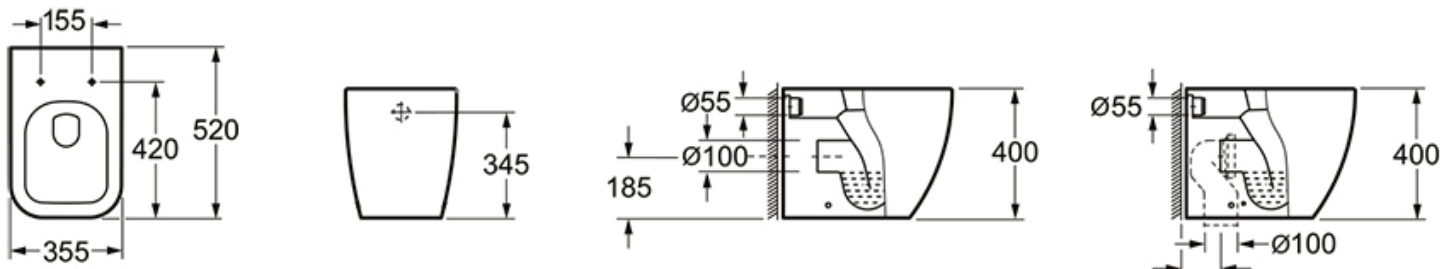

#### Pan Specification

Standard Height Rimless Back To Wall Pan (INSECB0100R)

Finish	White
Dimensions	400(h) x 355(w) x 520(d) mm
Weight	29kg
Fixing Supplied	Yes
Fixing Exposed or Concealed	Exposed

#### Extra Dimensions

Pan Height – 400mm  
Pan Overall Front to Back – 520mm  
Centre Waste Outlet to Floor – 185mm