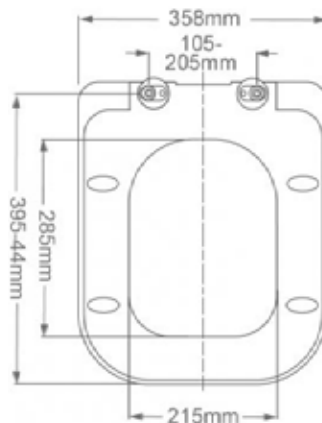

#### Pan Specification

Standard Height Rimless Back To Wall Pan (INSECB0100R)

Finish	White
Dimensions	400(h) x 355(w) x 520(d) mm
Weight	29kg
Fixing Supplied	Yes
Fixing Exposed or Concealed	Exposed

### Ecstasy Standard Height Rimless Back To Wall Pan INSECB0100R, INSEC004N

#### Extra Dimensions

Pan Height – 400mm  
Pan Overall Front to Back – 520mm  
Centre Waste Outlet to Floor – 185mm

#### Extra Dimensions

Seat/Lid Front to Back – 395mm  
Seat/Lid Left to Right – 358mm  
Ring Hole Front to Back – 285mm  
Ring Hole Left to Right – 215mm