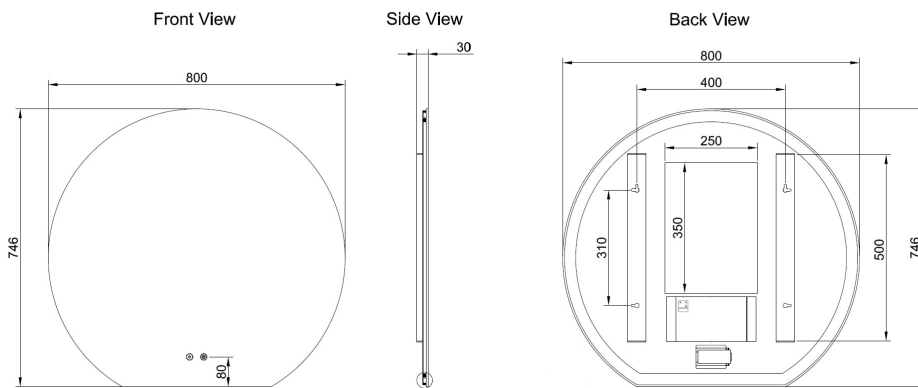

### Ecstasy 746 x 800mm LED Illuminated Mirror INSEC745M

#### Specification

Finish	–
Dimensions	746(h) x 800(w) x 30(d) mm
Weight	9.12kg
Lighting Type	LED
Colour Changing Technology (CCT)	Yes
Switch Location	Front – touch sensor
Surface/Recess Fitting	Surface
Carcass/Frame Construction Material	Aluminium rear frame
Carcass/Frame Finish	–
Glass Thickness	5mm