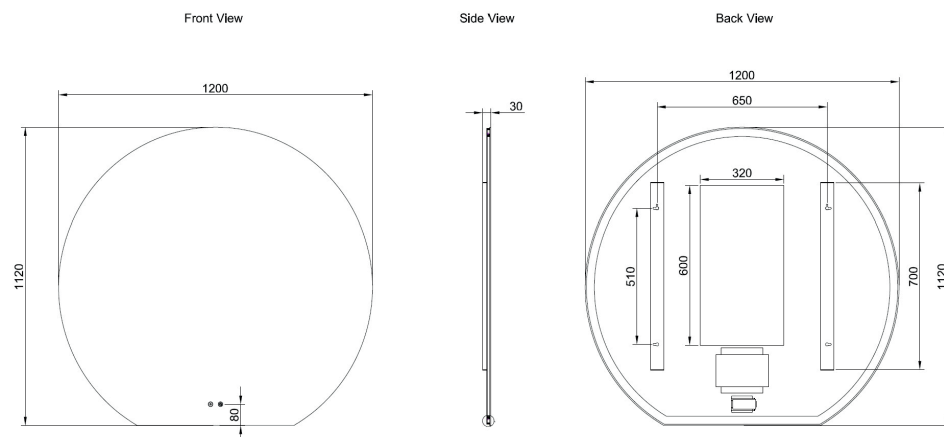

Ecstasy 1120 x 1200mm LED Illuminated Mirror INSEC120M

Specification

Finish	-
Dimensions	1120(h) x 1200(w) x 30(d) mm
Weight	18.2kg
Lighting Type	LED
Colour Changing Technology (CCT)	Yes
Switch Location	Front – touch sensor
Surface/Recess Fitting	Surface
Carcass/Frame Construction Material	Aluminium rear frame
Carcass/Frame Finish	-
Glass Thickness	5mm