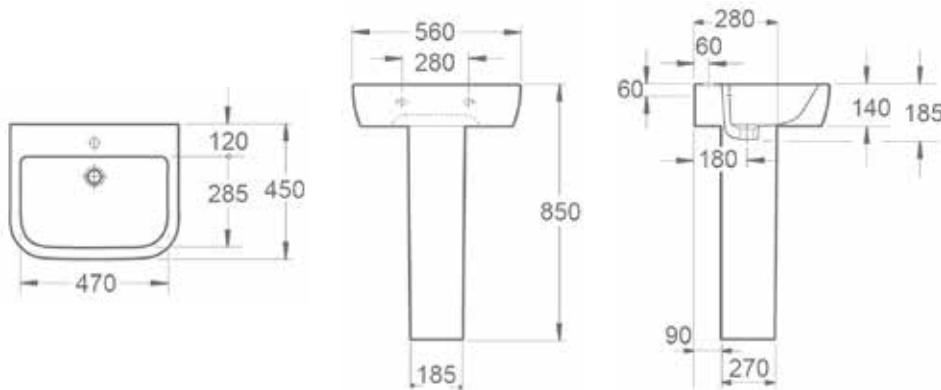

### Ecstasy 560mm One Taphole Basin (Full Pedestal) INSEC016, INSEC017

#### Basin Specification

560mm One Taphole Basin  
(INSEC016)

Finish	White
Dimensions	140(h) x 560(w) x 450(d) mm
Weight	16kg
Basin Material	Ceramic
Overflow	Yes
Chainstay Hole	No
Taphole Positioning	Centre
Tap	Not Included

#### Pedestal Specification

Round Full Pedestal  
(INSEC017)

Finish	White
Dimensions	710(h) x 185(w) x 180(d) mm
Weight	13.5kg
Pedestal Material	Ceramic