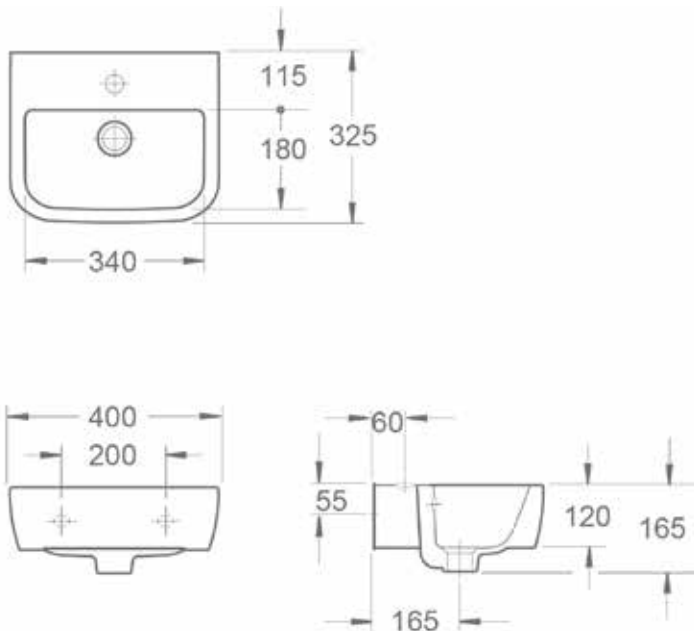

### Ecstasy 400mm Handrinse Cloakroom One Taphole Basin INSEC015

#### Specification

Finish	White
Dimensions	120(h) x 400(w) x 325(d) mm
Weight	10kg
Basin Material	Ceramic
Overflow	Yes
Chainstay Hole	No
Taphole Positioning	Centre
Tap	Not included