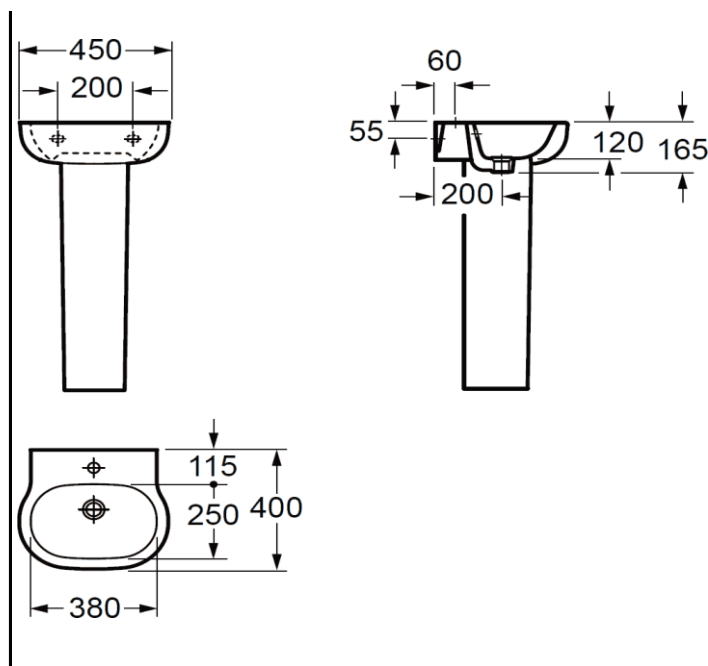

Product Code	INSEC014
---------------------	----------

Instinct INSEC014 Ecstasy 45cm One Taphole Basin 450x400x165mm

Category:	Basins	Weight	16.5 KG	Range	Ecstasy
Guarantee:	Sanitaryware		25 years	Instinct Code	INSEC014
	Cistern Fittings		3 years	Colour:	White
	Seats		1 year	EAN CODE	5060516861453

Dimensions are in Millimetres except thread sizes which are BSP imperial

Features:

- Excludes fittings, wastes, taps
- Easy to Clean Glaze
- Fischer Fixing Systems recommended

Approvals:

- CE Approved YES
- Made to British Standard YES
- WRAS Approved