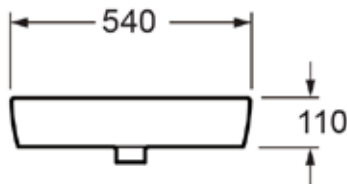

Ecstasy 540mm Slimline Countertop Bowl INSEC014S

Specification

Finish	White
Dimensions	110(h) x 540(w) x 360(d) mm
Weight	10.5kg
Basin Material	Ceramic
Overflow	No
Chainstay Hole	No
Taphole Positioning	-

FAQs

Please see next page

Key Features + Benefits

Certifications + Approvals

Imex Ceramics

15 Millbrook Industrial Estate, Sybron Way, Crowborough TN6 3DU. Technical Support – Tel: 01530 835598 Email: sales@imexceramic.co.uk

All information on the data sheet is correct at the time of publication. All measurements are approximate and subject to standard tolerances.