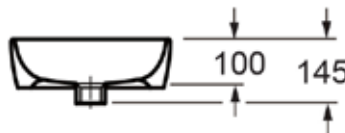

Ecstasy 540mm Slimline Countertop Bowl INSEC014S

Specification

Finish	White
Dimensions	110(h) x 540(w) x 360(d) mm
Weight	10.5kg
Basin Material	Ceramic
Overflow	No
Chainstay Hole	No
Taphole Positioning	-

FAQs

Please see next page

Key Features + Benefits

Certifications + Approvals

Imex Ceramics

15 Millbrook Industrial Estate, Sybron Way, Crowborough TN6 3DU. Technical Support – Tel: 01530 835598 Email: sales@imexceramic.co.uk

All information on the data sheet is correct at the time of publication. All measurements are approximate and subject to standard tolerances.