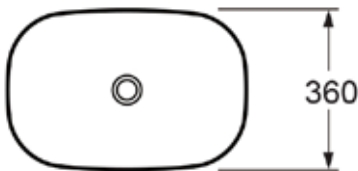

Ecstasy 540mm Slimline Countertop Bowl INSEC014S

Specification

Finish	White
Dimensions	110(h) x 540(w) x 360(d) mm
Weight	10.5kg
Basin Material	Ceramic
Overflow	No
Chainstay Hole	No
Taphole Positioning	-

FAQs

Please see next page

Key Features + Benefits

Certifications + Approvals

Imex Ceramics

15 Millbrook Industrial Estate, Sybron Way, Crowborough TN6 3DU. Technical Support – Tel: 01530 835598 Email: sales@imexceramic.co.uk

All information on the data sheet is correct at the time of publication. All measurements are approximate and subject to standard tolerances.