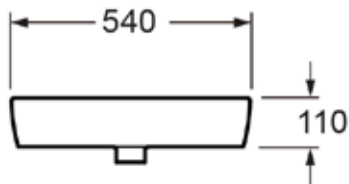

### Ecstasy 540mm Slimline Countertop Basin INSEC014SB

#### Specification

Finish	Black
Dimensions	110(h) x 540(w) x 360(d) mm
Weight	9.5kg
Basin Material	Ceramic
Overflow	No
Chainstay Hole	No
Taphole Positioning	-

#### Key Features + Benefits

**25**

Years  
Guarantee

**599-  
500mm**

Medium  
Size Basin

Countertop  
Basin