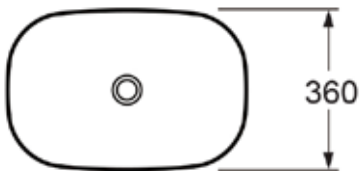

Key Features + Benefits

25

Years
Guarantee

**599-
500mm**

Medium
Size Basin

Countertop
Basin

Certifications + Approvals

Imex Ceramics

15 Millbrook Industrial Estate, Sybron Way, Crowborough TN6 3DU. Technical Support – Tel: 01530 835598 Email: sales@imexceramic.co.uk

All information on the data sheet is correct at the time of publication. All measurements are approximate and subject to standard tolerances.