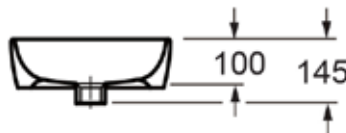

Key Features + Benefits

25

Years
Guarantee

**599-
500mm**

Medium
Size Basin

Countertop
Basin

Certifications + Approvals

Imex Ceramics

15 Millbrook Industrial Estate, Sybron Way, Crowborough TN6 3DU. Technical Support – Tel: 01530 835598 Email: sales@imexceramic.co.uk

All information on the data sheet is correct at the time of publication. All measurements are approximate and subject to standard tolerances.