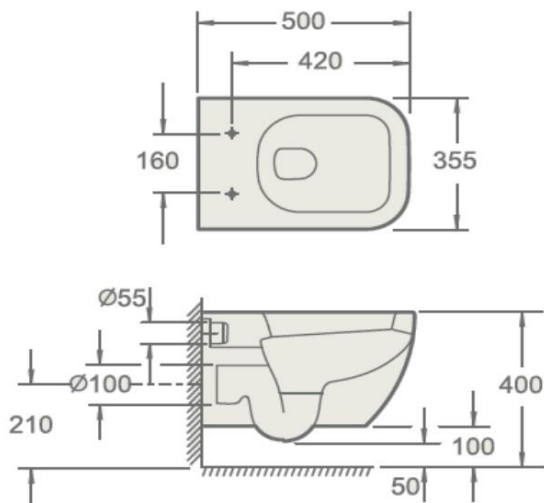

<b>Product Code</b>	INSEC013
---------------------	----------

**Instinct - INSEC013 Ecstasy Wall Hung Pan With Concealed Fixings (500 x 355 x 300)**

Category:	Toilets	Weight	25.00 KG	Range	Ecstasy
Guarantee:	Sanitaryware		25 Years	Instinct Code	INSEC013
	Cistern Fittings		3 Years	Colour:	White
	Seats		1 Year	EAN CODE	5056143403104

Dimensions are in Millimetres except thread sizes which are BSP imperial

**Features:**

- 2 seat options
- Easy to Clean Glaze
- Includes Fittings

**Approvals:**

British Standard  
CE Approval YES  
Approved