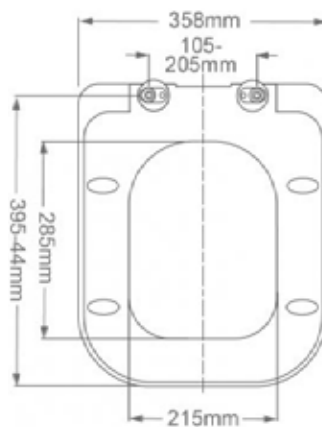

Seat (INSEC004N)