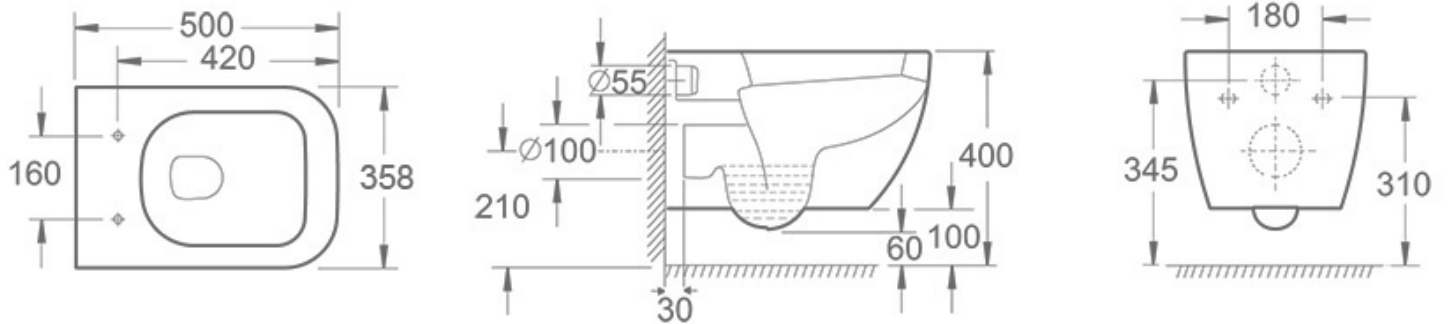

Ecstasy Short Projection Wall Hung Pan INSEC013, INSEC004N

Seat Specification

Duraplast Quick Release, Soft Close, Slim, Wrap-Over, Seat + Cover (INSEC004N)

Finish	White
Dimensions	45(h) x 358(w) x 430(d) mm
Weight	2.8kg
Seat Hinge Material	Metal / Plastic
Antibacterial Protection	No
Seat Type	Wrap Over
UV Protection	Yes
Max Load Test	150kg
Seat Material	Duraplast

Pan Specification

Short Projection Wall Hung Pan (INSEC013)

Finish	White
Dimensions	400(h) x 358(w) x 500(d) mm
Weight	25kg
Fixing Supplied	Yes
Fixing Exposed or Concealed	Concealed

FAQs

Please see next page

All information on the data sheet is correct at the time of publication. All measurements are approximate and subject to standard tolerances.

Ecstasy Short Projection Wall Hung Pan INSEC013, INSEC004N

Pan (INSEC013)