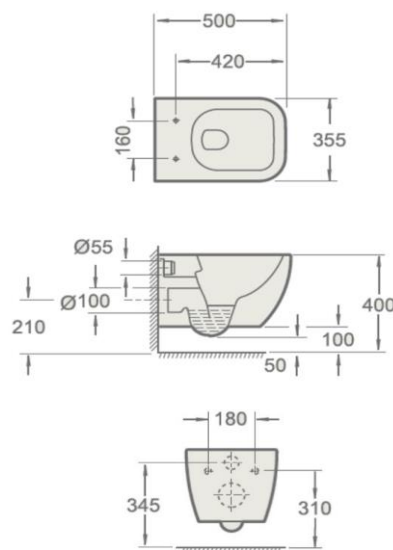

Product Code	INSEC013R
---------------------	-----------

Instinct - INSEC013R Ecstasy Wall Hung RIMLESS Pan With Concealed Fixings (500 x 355 x 300)

Category:	Toilets	Weight	25.00 KG	Range	Ecstasy
Guarantee:	Sanitaryware		25 Years	Instinct Code	INSEC013R
	Cistern Fittings		3 Years	Colour:	White
	Seats		1 Year	EAN CODE	5056143405368

Dimensions are in Millimetres except thread sizes which are BSP imperial

Features:

- Rimless Pan with 2 seat options
- Easy to Clean Glaze
- Includes Fittings

Approvals:

British Standard
CE Approval

YES

Approved