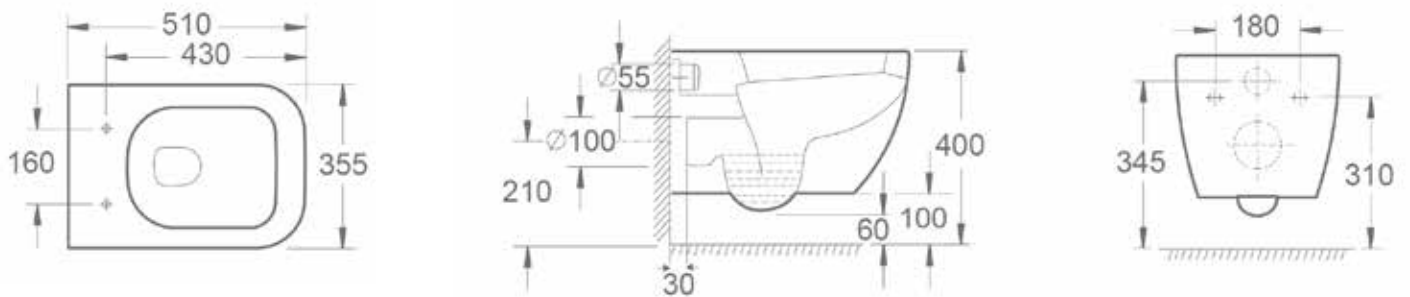

Ecstasy Rimless Wall Hung Pan INSEC013R, INSEC004N

Pan (INSEC013R)