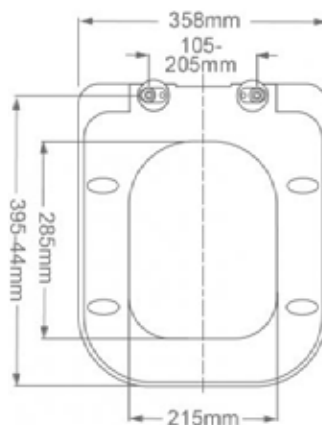

Seat (INSEC004N)