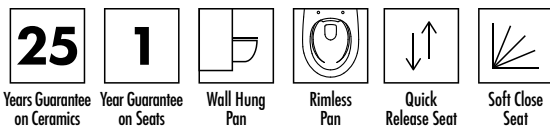

Key Features + Benefits

Imex Ceramics

15 Millbrook Industrial Estate, Sybron Way, Crowborough TN6 3DU. Technical Support – Tel: 01530 835598 Email: sales@imexceramic.co.uk

All information on the data sheet is correct at the time of publication. All measurements are approximate and subject to standard tolerances.

Certifications + Approvals