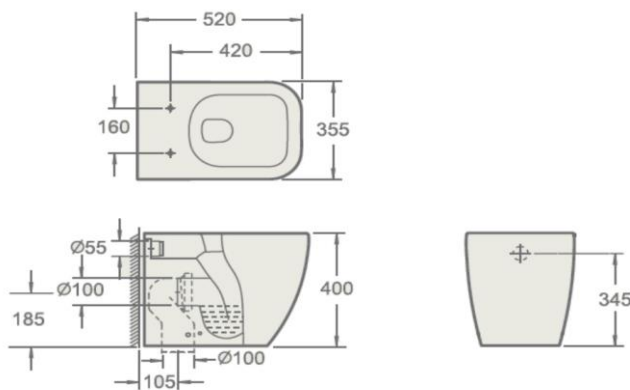

Product Code	INSEC012
---------------------	----------

Instinct - INSEC012 Ecstasy Back To Wall Pan (520 x 355 x 400)

Category:	Toilets	Weight	29.00 KG	Range	Ecstasy
Guarantee:	Sanitaryware		25 Years	Instinct Code	INSEC012
	Cistern Fittings		3 Years	Colour:	White
	Seats		1 Year	EAN CODE	5056143403098

Dimensions are in Millimetres except thread sizes which are BSP imperial

Features:

- 2 seat options
- Easy to Clean Glaze
- Includes Fittings

Approvals:

British Standard
CE Approval

YES

Approved

Notes