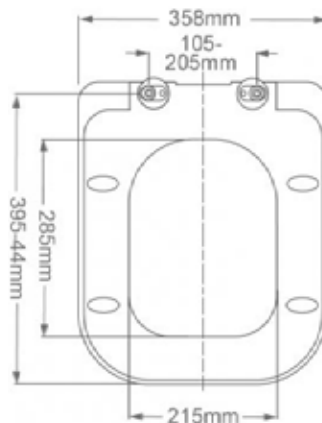

Ecstasy Standard Height Short Projection Rimless Closed Back Close Coupled WC Suite INSEC0100R, INSEC002N, INSEC004N

Cistern Specification

Close Coupled Dual Flush Cistern
(INSEC002N)

Finish	White
Dimensions	450(h) x 355(w) x 167(d) mm
Weight	14.3kg
Cistern Fitting Manufacturer	R&T
Lever	Push Button
Lever Position	Cistern Lid
Inlet Position (When looking at WC)	Right Hand

Pan Specification

Standard Height Short Projection Rimless Closed Back
Close Coupled Pan
(INSEC0100R)

Finish	White
Dimensions	400(h) x 355(w) x 660(d) mm
Weight	33.5kg
Fixing Supplied	Yes
Fixing Exposed or Concealed	Exposed

Ecstasy Standard Height Short Projection Rimless Closed Back Close Coupled WC Suite INSEC0100R, INSEC002N, INSEC004N

Pan (INSEC0100R) + Cistern (INSEC002N)

Extra Dimensions

Front to Back Footprint – 520mm
 Left to Right Footprint – 260mm
 Pan Height (+Cistern) – 400mm (850mm)
 Pan Overall Front to Back – 660mm
 Centre Waste Outlet to Floor – 185mm

Seat (INSEC004N)

Extra Dimensions

Seat/Lid Front to Back – 395mm
 Seat/Lid Left to Right – 358mm
 Ring Hole Front to Back – 285mm
 Ring Hole Left to Right – 215mm

Imex Ceramics

15 Millbrook Industrial Estate, Sybron Way, Crowborough TN6 3DU. Technical Support – Tel: 01530 835598 Email: sales@imexceramic.co.uk