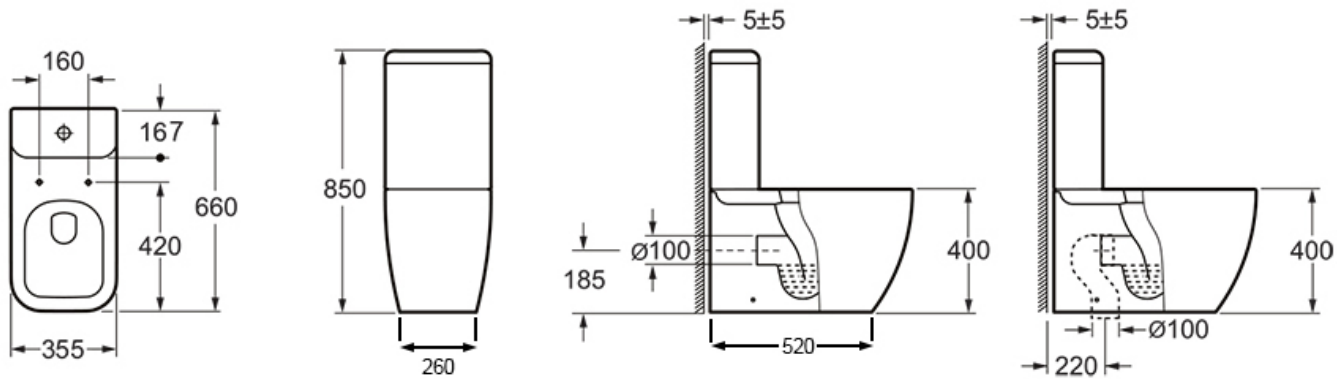

Ecstasy Standard Height Short Projection Rimless Closed Back Close Coupled WC Suite INSEC0100R, INSEC002N, INSEC004N

Cistern Specification

Close Coupled Dual Flush Cistern
(INSEC002N)

Finish	White
Dimensions	450(h) x 355(w) x 167(d) mm
Weight	14.3kg
Cistern Fitting Manufacturer	R&T
Lever	Push Button
Lever Position	Cistern Lid
Inlet Position (When looking at WC)	Right Hand

Pan Specification

Standard Height Short Projection Rimless Closed Back
Close Coupled Pan
(INSEC0100R)

Finish	White
Dimensions	400(h) x 355(w) x 660(d) mm
Weight	33.5kg
Fixing Supplied	Yes
Fixing Exposed or Concealed	Exposed

Ecstasy Standard Height Short Projection Rimless Closed Back Close Coupled WC Suite INSEC0100R, INSEC002N, INSEC004N

Pan (INSEC0100R) + Cistern (INSEC002N)

Extra Dimensions

Front to Back Footprint – 520mm
 Left to Right Footprint – 260mm
 Pan Height (+Cistern) – 400mm (850mm)
 Pan Overall Front to Back – 660mm
 Centre Waste Outlet to Floor – 185mm

Seat (INSEC004N)

Extra Dimensions

Seat/Lid Front to Back – 395mm
 Seat/Lid Left to Right – 358mm
 Ring Hole Front to Back – 285mm
 Ring Hole Left to Right – 215mm

Imex Ceramics

15 Millbrook Industrial Estate, Sybron Way, Crowborough TN6 3DU. Technical Support – Tel: 01530 835598 Email: sales@imexceramic.co.uk