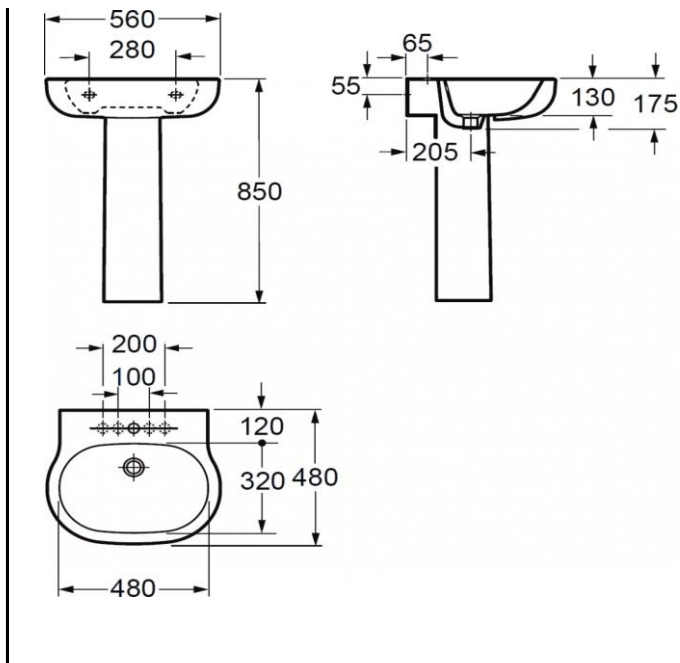

Product Code	INSEC009
---------------------	----------

Instinct INSEC009 Ecstasy Full Pedestal 185x190x710mm

Category:	Basins	Weight	13 KG	Range	Ecstasy
Guarantee:	Sanitaryware		25 years	Instinct Code	INSEC009
	Cistern Fittings		3 years	Colour:	White
	Seats		1 year	EAN CODE	5060516861460

Dimensions are in Millimetres except thread sizes which are BSP imperial

Features:

- Excludes fittings, wastes, taps
- Easy to Clean Glaze
- Fischer Fixing Systems recommended

Approvals:

- CE Approved YES
- Made to British Standard YES
- WRAS Approved