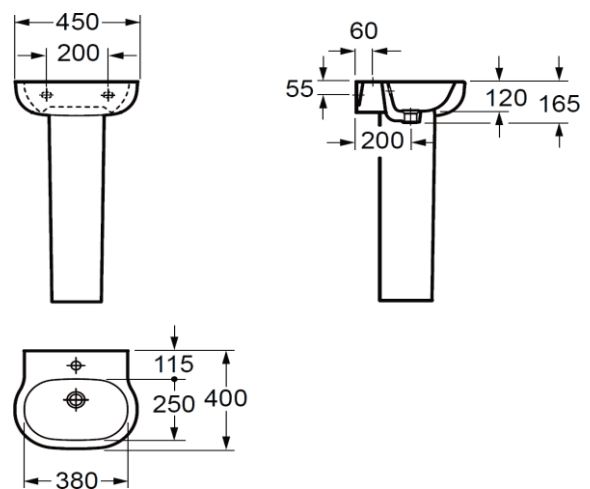

### Instinct INSEC005 Ecstasy 56cm One Taphole Basin 560x480x175mm

Category:	Basins	Weight	17 KG	Range	Ecstasy
Guarantee:	Sanitaryware		25 years	Instinct Code	INSEC005
	Cistern Fittings		3 years	Colour:	White
	Seats		1 year	EAN CODE	5060516861446

Dimensions are in Millimetres except thread sizes which are BSP imperial