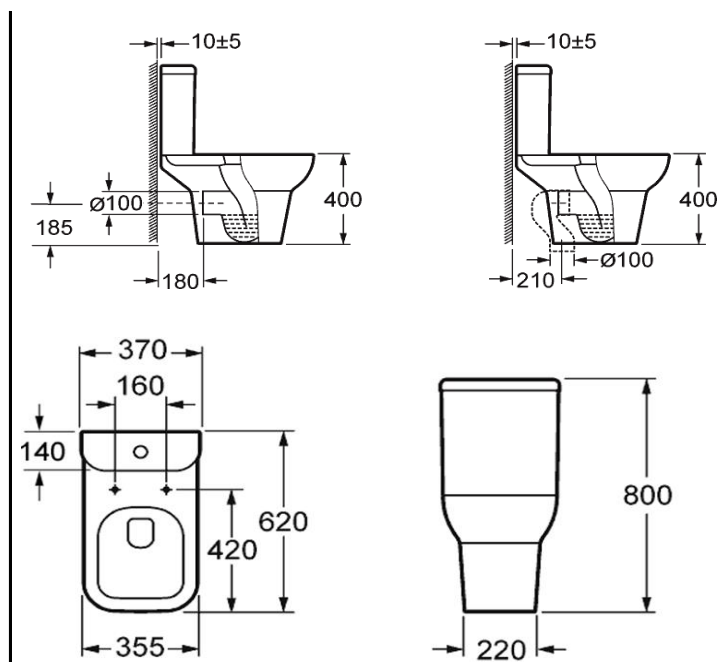

### Instinct INSEC004 Ecstasy Slow Close Seat - Quick Release 470x381x75mm

<b>Category:</b>	Toilets	<b>Weight</b>	2.8 KG	<b>Range</b>	Ecstasy
<b>Guarantee:</b>	Sanitaryware		10 years	<b>Instinct Code</b>	INSEC004
	Cistern Fittings		3 years	<b>Colour:</b>	White
	Seats		1 year	<b>EAN CODE</b>	5060516861439

Dimensions are in Millimetres except thread sizes which are BSP imperial