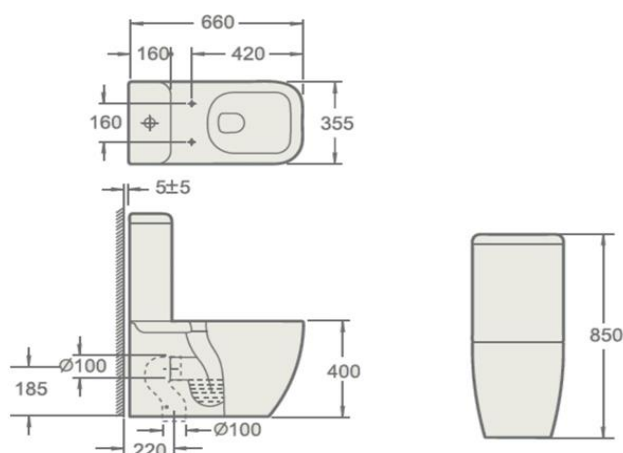

### Instinct INSEC002N Ecstasy Close Coupled WC Cistern in White (165 x 355 x 450)

Category:	Toilets	Weight	14.30 KG	Range	Ecstasy
Guarantee:	Sanitaryware		25 Years	Instinct Code	INSEC002N
	Cistern Fittings		3 Years	Colour:	White
	Seats		1 Year	EAN CODE	5056143401421

Dimensions are in Millimetres except thread sizes which are BSP imperial

#### Features:

4/6L Dual Flushing Cistern Fittings  
 Water saving 4 and 2.6 litre economy flush capability  
 Includes WRAS approved fittings