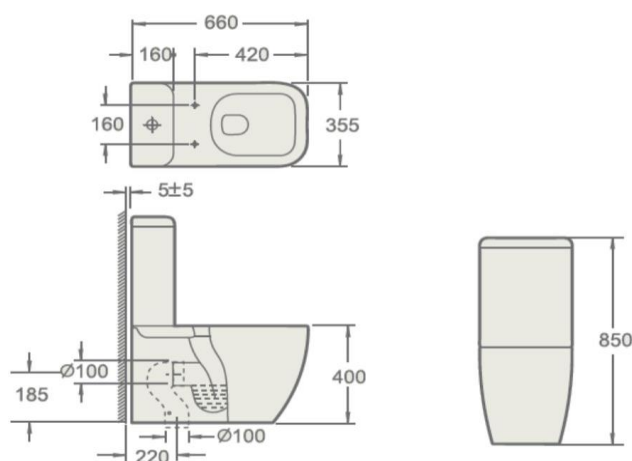

Product Code

INSEC001N

Instinct - INSEC001N Ecstasy Close Coupled WC Pan (645 x 355 x 400)

Category:	Toilets	Weight	33.50 KG	Range	Ecstasy
Guarantee:	Sanitaryware		25 Years	Instinct Code	INSEC001N
	Cistern Fittings		3 Years	Colour:	White
	Seats		1 Year	EAN CODE	5056143407935

Dimensions are in Millimetres except thread sizes which are BSP imperial

Features:

- 2 seat options
- Easy to Clean Glaze
- Includes Fittings

Approvals:

British Standard
CE Approval

Approved

YES

Notes