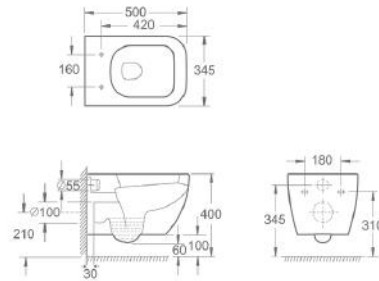

TECHNICAL DATA SHEET

ECSTASY SHORT POJECTION 470MM WALL HUNG WC PAN

Category:	Wall hung toilets	Weight:	23kg	Range:	Ecstasy
Guarantee:	25 years manufacturing			Instinct Code:	INSEC001A
				EAN Code:	5060516861231

Dimensions are in millimetres except thread sizes which are BSP imperial.

Features

- CE Approved
- Ceramic composition ensures a clean design and finish

Notes

Our guarantee is subject to the product having been installed, used and maintained in accordance with our instructions. All working parts (such as hinges, ceramic disks, cartridges and cistern fittings), which are subject to normal wear and tear, are covered for 36 months from proof of purchase date. This excludes seats and bath seals, which are covered for 12 months. Our guarantee applies to the original purchaser and is nontransferable. Our guarantee is only applicable in the UK and ROI. This does not affect your statutory rights.