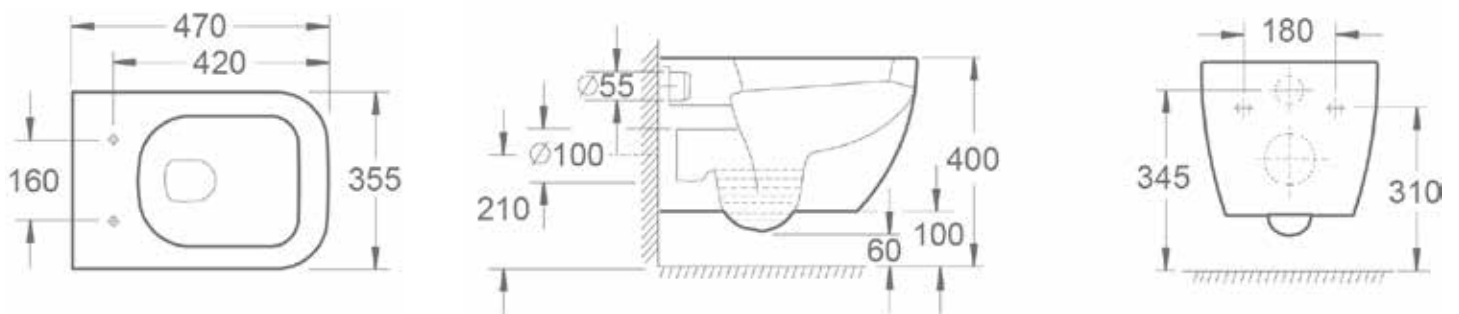

Ecstasy Short Projection Wall Hung Pan INSEC001A, INSEC004N

Pan (INSEC001A)