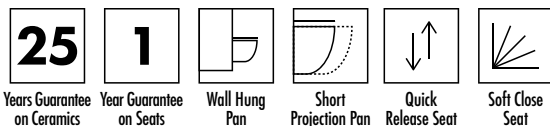

Ecstasy Short Projection Wall Hung Pan INSEC001A, INSEC004N

Seat Specification

Duraplast Quick Release, Soft Close, Slim, Wrap-Over, Seat + Cover (INSEC004N)

Finish	White
Dimensions	45(h) x 358(w) x 430(d) mm
Weight	2.8kg
Seat Hinge Material	Metal / Plastic
Antibacterial Protection	No
Seat Type	Wrap Over
UV Protection	Yes
Max Load Test	150kg
Seat Material	Duraplast

Pan Specification

Rimless Wall Hung Pan (INSEC001A)

Finish	White
Dimensions	400(h) x 355(w) x 470(d) mm
Weight	23kg
Fixing Supplied	Yes
Fixing Exposed or Concealed	Concealed

FAQs

Please see next page

Key Features + Benefits