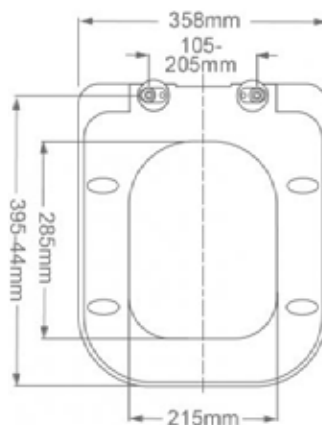

Ecstasy Short Projection Wall Hung Pan INSEC001A, INSEC004N

Seat Specification

Duraplast Quick Release, Soft Close, Slim, Wrap-Over, Seat + Cover (INSEC004N)

Finish	White
Dimensions	45(h) x 358(w) x 430(d) mm
Weight	2.8kg
Seat Hinge Material	Metal / Plastic
Antibacterial Protection	No
Seat Type	Wrap Over
UV Protection	Yes
Max Load Test	150kg
Seat Material	Duraplast

Pan Specification

Rimless Wall Hung Pan (INSEC001A)

Finish	White
Dimensions	400(h) x 355(w) x 470(d) mm
Weight	23kg
Fixing Supplied	Yes
Fixing Exposed or Concealed	Concealed

FAQs

Please see next page

Key Features + Benefits

Certifications + Approvals

Ecstasy Short Projection Wall Hung Pan INSEC001A, INSEC004N

Pan (INSEC001A)

Seat (INSEC004N)

Ecstasy Short Projection Wall Hung Pan INSEC001A, INSEC004N

FAQs

Q – Is this pan rimless or box rim?