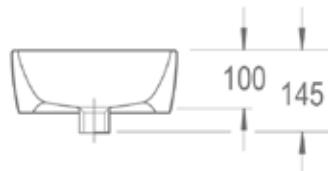

### Ecstasy 540mm Countertop Basin INSBW005

#### Specification

Finish	White
Dimensions	110(h) x 540(w) x 360(d) mm
Weight	11kg
Basin Material	Ceramic
Overflow	No
Chainstay Hole	No
Taphole Positioning	-

#### Key Features + Benefits

**25**

Years  
Guarantee

**599-  
500mm**

Medium  
Size Basin

Countertop  
Basin