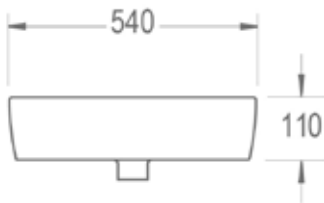

### Ecstasy 540mm Countertop Basin INSBW005

#### Specification

Finish	White
Dimensions	110(h) x 540(w) x 360(d) mm
Weight	11kg
Basin Material	Ceramic
Overflow	No
Chainstay Hole	No
Taphole Positioning	-

#### Key Features + Benefits

**25**

Years  
Guarantee

**599-  
500mm**

Medium  
Size Basin

Countertop  
Basin