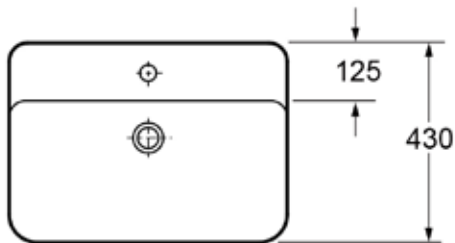

Dene 600mm Countertop One Taphole Bowl INSDN025

Specification

Finish	White
Dimensions	135(h) x 600(w) x 430(d) mm
Weight	18kg
Basin Material	Ceramic
Overflow	Yes
Chainstay Hole	No
Taphole Positioning	Centre

FAQs

Please see next page

Key Features + Benefits

Certifications + Approvals

Imex Ceramics

15 Millbrook Industrial Estate, Sybron Way, Crowborough TN6 3DU. Technical Support – Tel: 01530 835598 Email: sales@imexceramic.co.uk

All information on the data sheet is correct at the time of publication. All measurements are approximate and subject to standard tolerances.