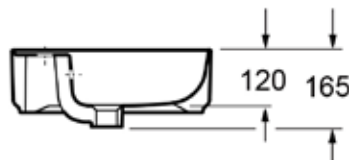

Dene 600mm Countertop One Taphole Bowl INSDN025

Specification

Finish	White
Dimensions	135(h) x 600(w) x 430(d) mm
Weight	18kg
Basin Material	Ceramic
Overflow	Yes
Chainstay Hole	No
Taphole Positioning	Centre

FAQs

Please see next page

Key Features + Benefits

Certifications + Approvals

Imex Ceramics

15 Millbrook Industrial Estate, Sybron Way, Crowborough TN6 3DU. Technical Support – Tel: 01530 835598 Email: sales@imexceramic.co.uk

All information on the data sheet is correct at the time of publication. All measurements are approximate and subject to standard tolerances.