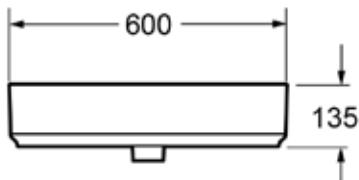

Dene 600mm Countertop One Taphole Bowl INSDN025

Specification

Finish	White
Dimensions	135(h) x 600(w) x 430(d) mm
Weight	18kg
Basin Material	Ceramic
Overflow	Yes
Chainstay Hole	No
Taphole Positioning	Centre

FAQs

Please see next page

Key Features + Benefits

Certifications + Approvals

Imex Ceramics

15 Millbrook Industrial Estate, Sybron Way, Crowborough TN6 3DU. Technical Support – Tel: 01530 835598 Email: sales@imexceramic.co.uk

All information on the data sheet is correct at the time of publication. All measurements are approximate and subject to standard tolerances.